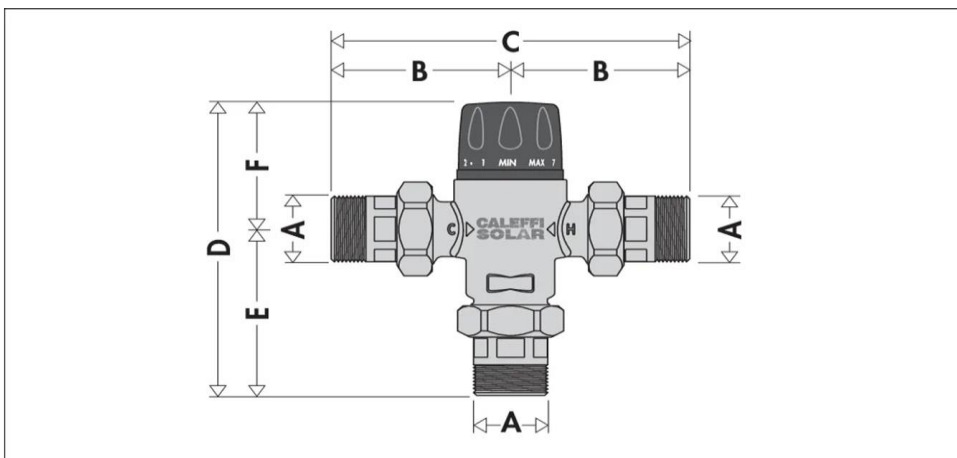

TV252140

Caleffi 252 15mm Solar Tempering Valve with Cold Check Valve

Technical Specification

- Temp Adjustment Range 30 - 65°C
- Temp Control +/- 2°C
- Max Op. Temp. 100°C
- Operating Press. Range 20 - 500kpa
- Max. Inlet Press. Ratio 2:1
- Max Test Press. 1400kPa
- Min. flow rate 5L/min
- Material DZR Brass

Code	DN	A	B	C	D	E	F	Mass (kg)
252150	20	3/4"	78,5	157	169	95,5	73,5	1,35
252160	25	1"	104,5	209	195,5	109	86,5	2,50
252170	32	1 1/4"	104,5	209	195,5	109	86,5	2,47
252180	40	1 1/2"	121	242	219,5	129	90,5	3,81
252190	50	2"	131	262	234,5	139	95,5	5,58

Warranty

[Download the latest warranty statement](#)

Features

- Solar 2521 series tempering valve with 15mm unions
- For use on high temperature domestic hot water systems for a flow rate of up to 35L/min
- Union connectors with o-ring seal with cold check valve