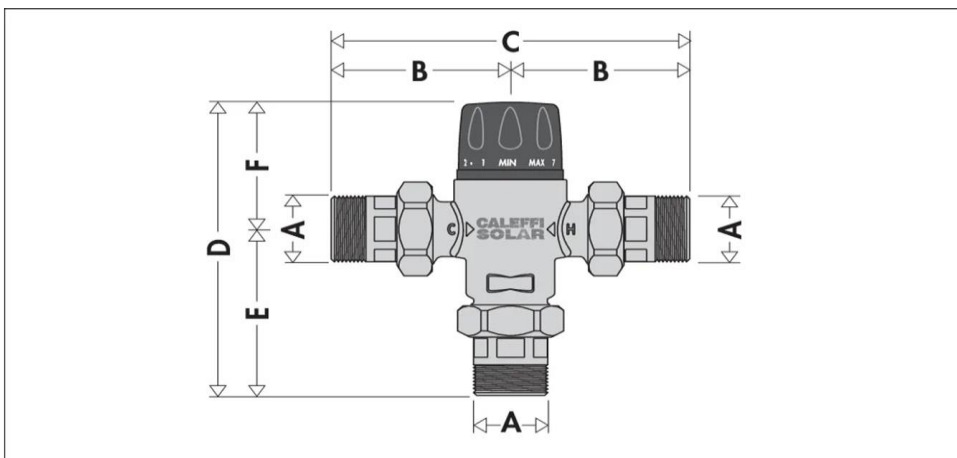

TV252140LC

Caleffi 252 15mm Solar Tempering Valve with Low Loss Hot & Cold Check Valve

Technical Specification

- Temp Adjustment Range 30 - 65°C
- Temp Control +/- 2°C
- Max Op. Temp. 100°C
- Operating Press. Range 20 - 500kpa
- Max. Inlet Press. Ratio 2:1
- Max Test Press. 1400kPa
- Min. flow rate 5L/min
- Material DZR Brass

Code	DN	A	B	C	D	E	F	Mass (kg)
252150	20	3/4"	78,5	157	169	95,5	73,5	1,35
252160	25	1"	104,5	209	195,5	109	86,5	2,50
252170	32	1 1/4"	104,5	209	195,5	109	86,5	2,47
252180	40	1 1/2"	121	242	219,5	129	90,5	3,81
252190	50	2"	131	262	234,5	139	95,5	5,58

Warranty

[Download the latest warranty statement](#)

Features

- Solar 2521 series tempering valve with 15mm unions
- For use on low pressure, high temperature domestic hot water systems for a flow rate of up to 35L/min
- Union connectors with o-ring seal and low loss hot & cold check valves