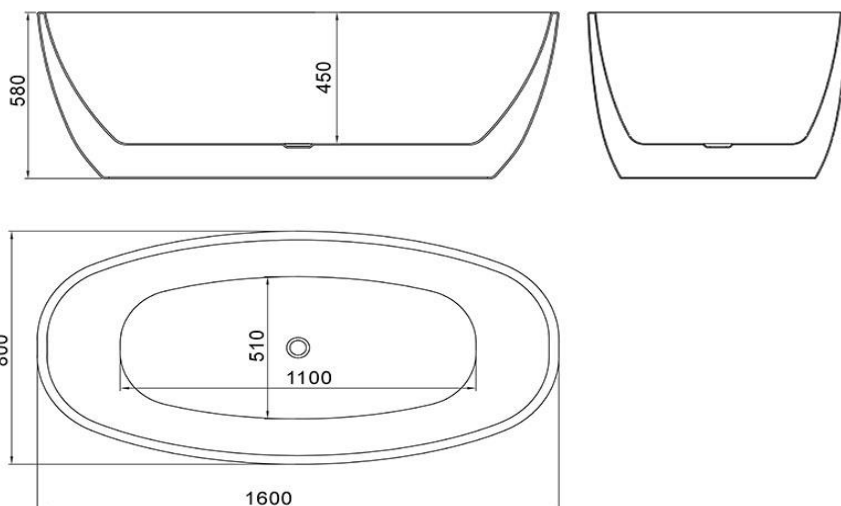

Coco Freestanding Bath

WD6026AMW

Coco 1600mm Freestanding Bath Matte White

1600mm freestanding bath in high quality matte white pure acrylic

Adjustable feet

Includes gloss white 'clikclak' pop-up waste

Approx. 70kg in weight