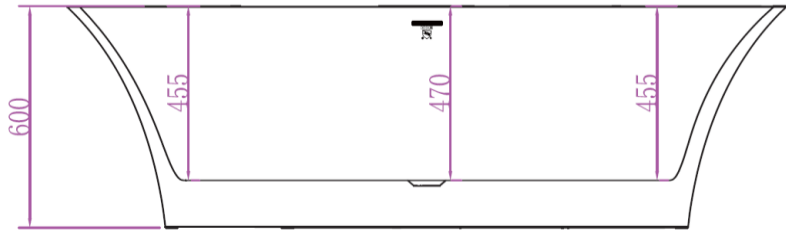

## BPBA8361-150MW

Thames 1500mm Freestanding Bath Matte White

1500mm freestanding bath in high quality matte white pure acrylic

Includes white 'clickclak' pop up bath waste

Approx 70kg in weight