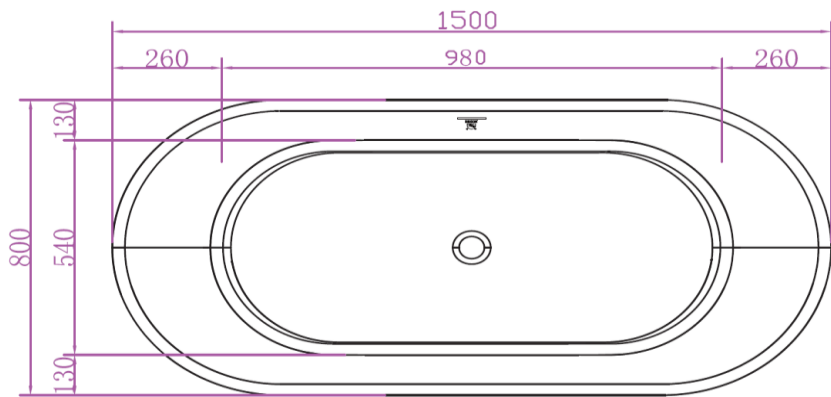

## BPBA8361-150MW

Thames 1500mm Freestanding Bath Matte White

1500mm freestanding bath in high quality matte white pure acrylic

Includes white 'clickclak' pop up bath waste

Approx 70kg in weight