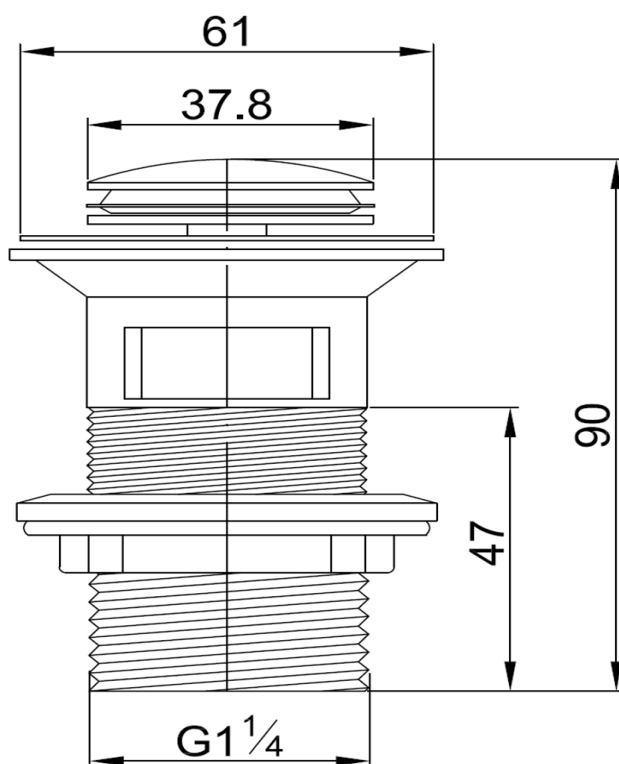

Clikclak Overflow Pop-Up Dome Waste Gun Metal

FW02GM

Clikclak Overflow Pop-Up Dome Waste

Clikclak pop-up waste with a gun metal dome shaped plug for basins with integrated overflow.

32mm diameter

CARE AND USE