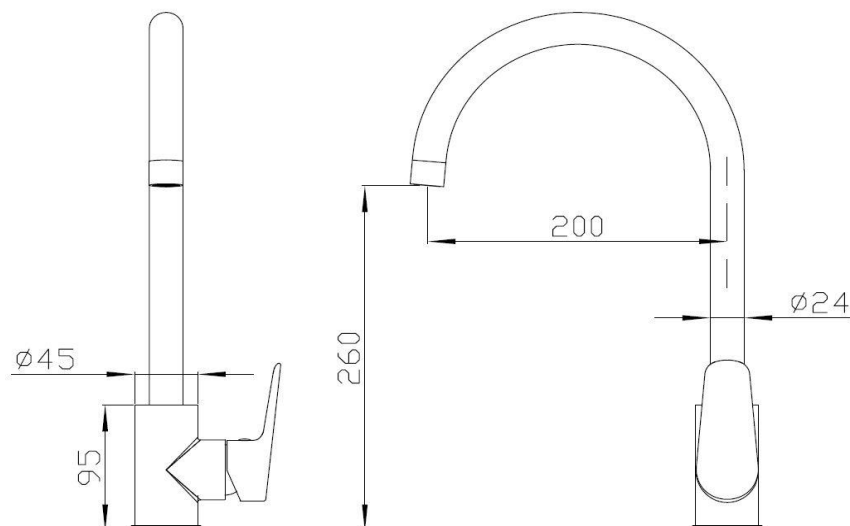

Civic Swivel Spout Kitchen Mixer

Brushed Gold

TUNE

FWK20110ZBG

Civic Swivel Spout Kitchen Mixer

Lead free stainless steel swivel spout kitchen mixer in a brushed gold pvd finish

304 stainless construction

200mm reach, 260mm bench to aerator height

CARE AND USE

Tapware

All finishes are smooth, abrasion resistant, corrosion resistant, fade-proof and easy to clean. All finishes are super hard wearing surfaces that won't chip, peel or tarnish with normal use. All surfaces should be regularly wiped clean with non scouring, neutral wash solutions.

LIMITED PRODUCT WARRANTIES

To be read in conjunction with and subject to all terms and conditions contained in the Waterware 'Producer Statement' available on-line (<http://www.waterware.co.nz/media-downloads>) From date of purchase, Waterware Services warrants products from the following categories to be free from manufacturing defect subject to exclusions (if applicable):

[Download the latest warranty statement](#)