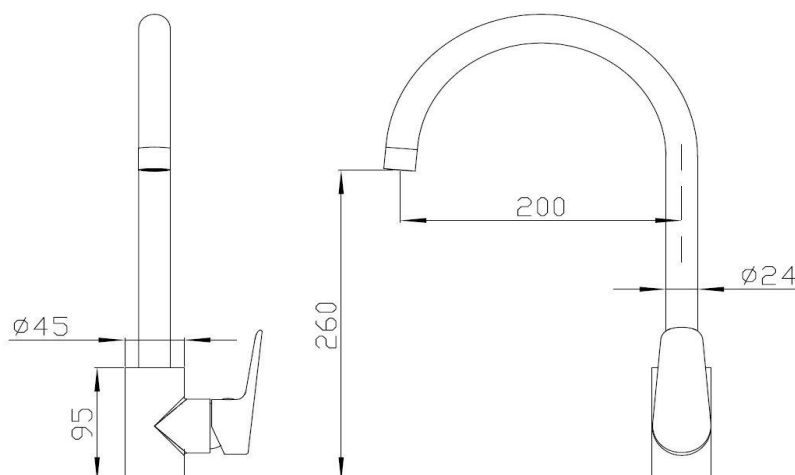

200mm reach, 250mm bench to aerator height

**CARE AND USE****Tapware**

All finishes are smooth, abrasion resistant, corrosion resistant, fade-proof and easy to clean. All finishes are super hard wearing surfaces that won't chip, peel or tarnish with normal use. All surfaces should be regularly wiped clean with non scouring, neutral wash solutions.