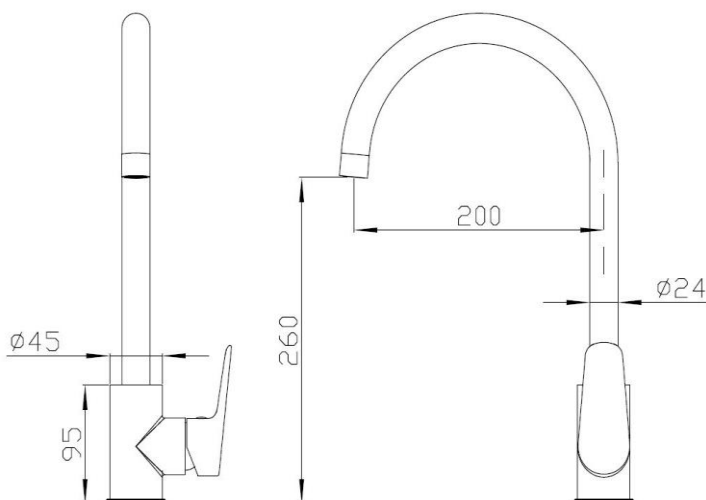

Civic Swivel Spout Kitchen Mixer

Gunmetal

TUNE

FWK20110ZGM

Civic Swivel Spout Kitchen Mixer

Lead free stainless steel swivel spout kitchen mixer in a gunmetal PVD finish

304 stainless construction

200mm reach, 260mm bench to aerator height

CARE AND USE

Tapware

All finishes are smooth, abrasion resistant, corrosion resistant, fade-proof and easy to clean. All finishes are super hard wearing surfaces that won't chip, peel or tarnish with normal use. All surfaces should be regularly wiped clean with non scouring, neutral wash solutions.

LIMITED PRODUCT WARRANTIES

To be read in conjunction with and subject to all terms and conditions contained in the Waterware 'Producer Statement' available on-line (<http://www.waterware.co.nz/media-downloads>) From date of purchase, Waterware Services warrants products from the following categories to be free from manufacturing defect subject to exclusions (if applicable):

[Download the latest warranty statement](#)