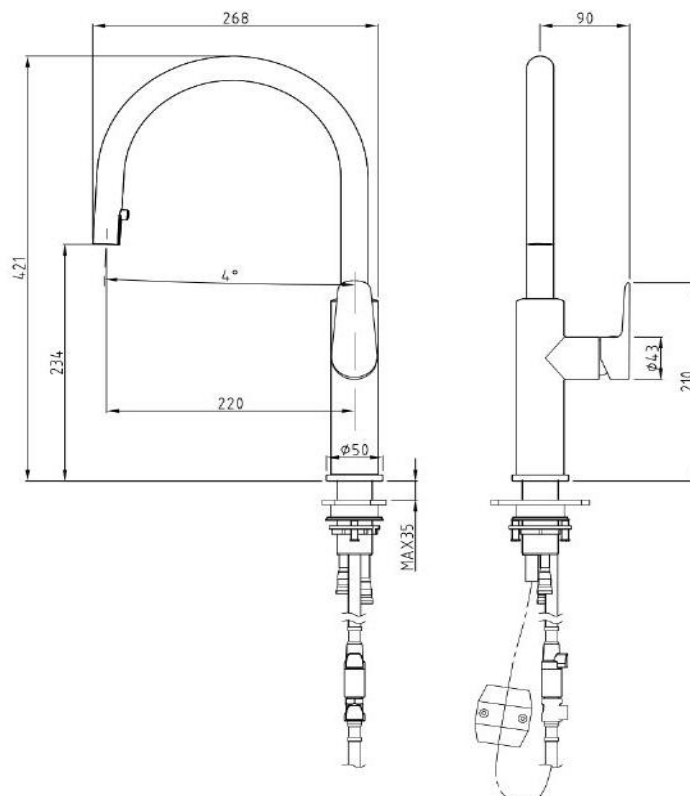

421mm overall height x 220mm reach

**CARE AND USE****Tapware**

All finishes are smooth, abrasion resistant, corrosion resistant, fade-proof and easy to clean. All finishes are super hard wearing surfaces that won't chip, peel or tarnish with normal use. All surfaces should be regularly wiped clean with non scouring, neutral wash solutions.