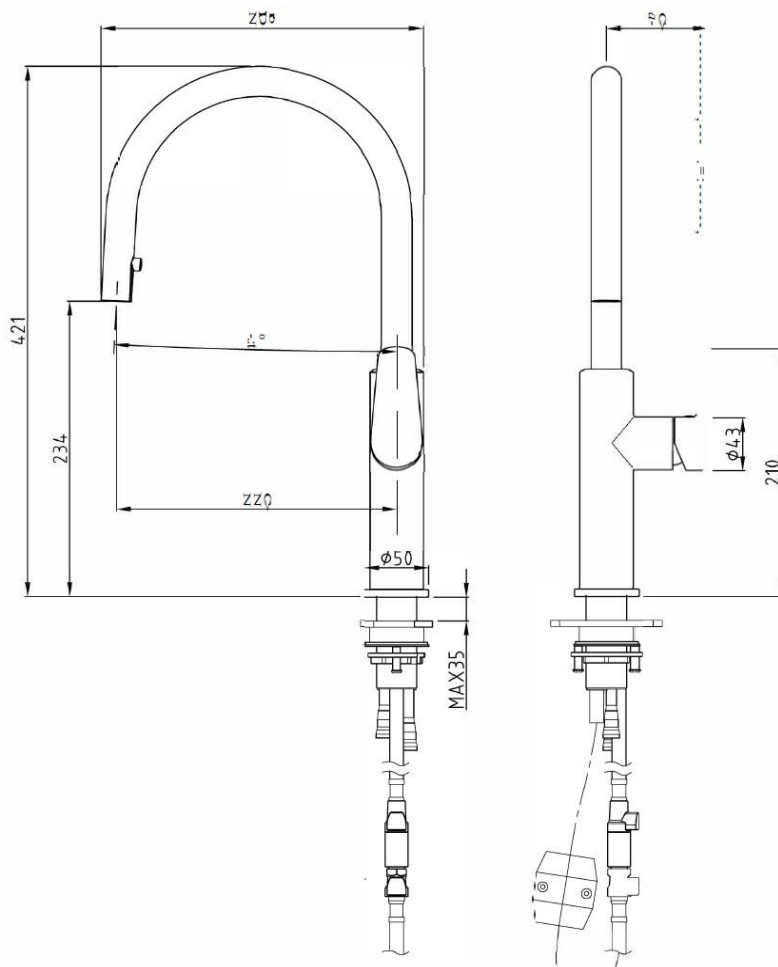

**FWK20120ZCP**

Civic Extractable Kitchen Mixer Chrome

Lead free stainless steel hidden extractable kitchen mixer in a chrome finish

304 stainless construction

421mm overall height x 220mm reach

**CARE AND USE****Tapware**