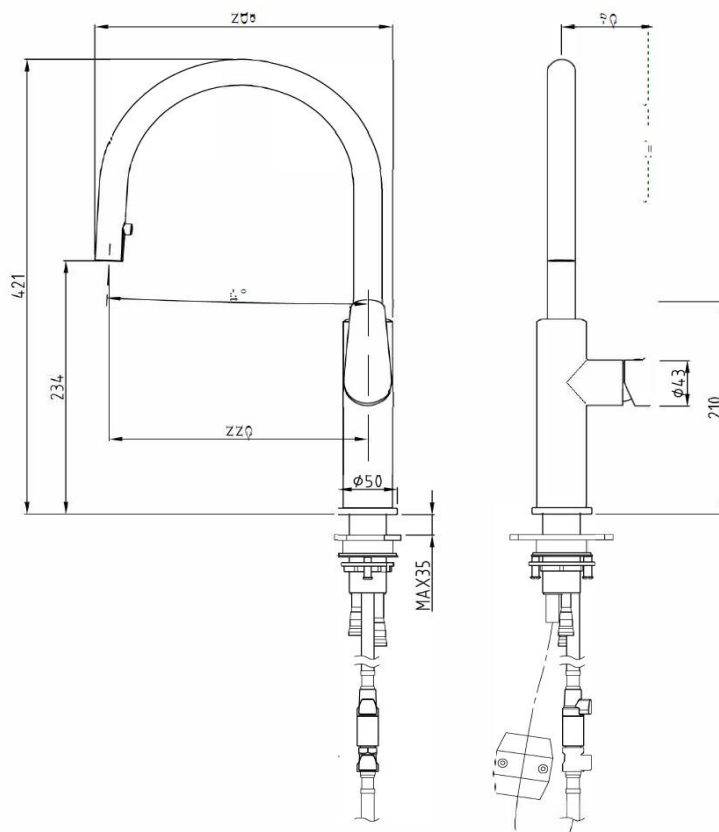

421mm overall height x 220mm reach

**CARE AND USE**
**Tapware**

All finishes are smooth, abrasion resistant, corrosion resistant, fade-proof and easy to clean. All finishes are super hard wearing surfaces that won't chip, peel or tarnish with normal use. All surfaces should be regularly wiped clean with non scouring, neutral wash solutions.